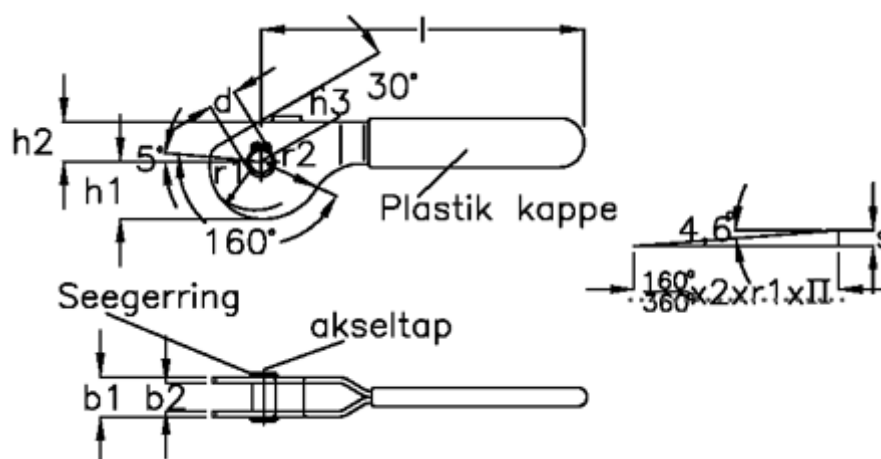

Article number: 20561046

Description: E+G Steel-double cam lever  
GN 917.1-12-20

## Measures

$B1 = 20$	$r2 = 34.29$
$B2 = 14$	$r2-h3 = 16.29$
$d = 12$	$s = 6.29$
$H1 = 31.81$	
$H2 = 21$	
$H3 = 18$	
$L = 157$	
$r1 = 28.0$	